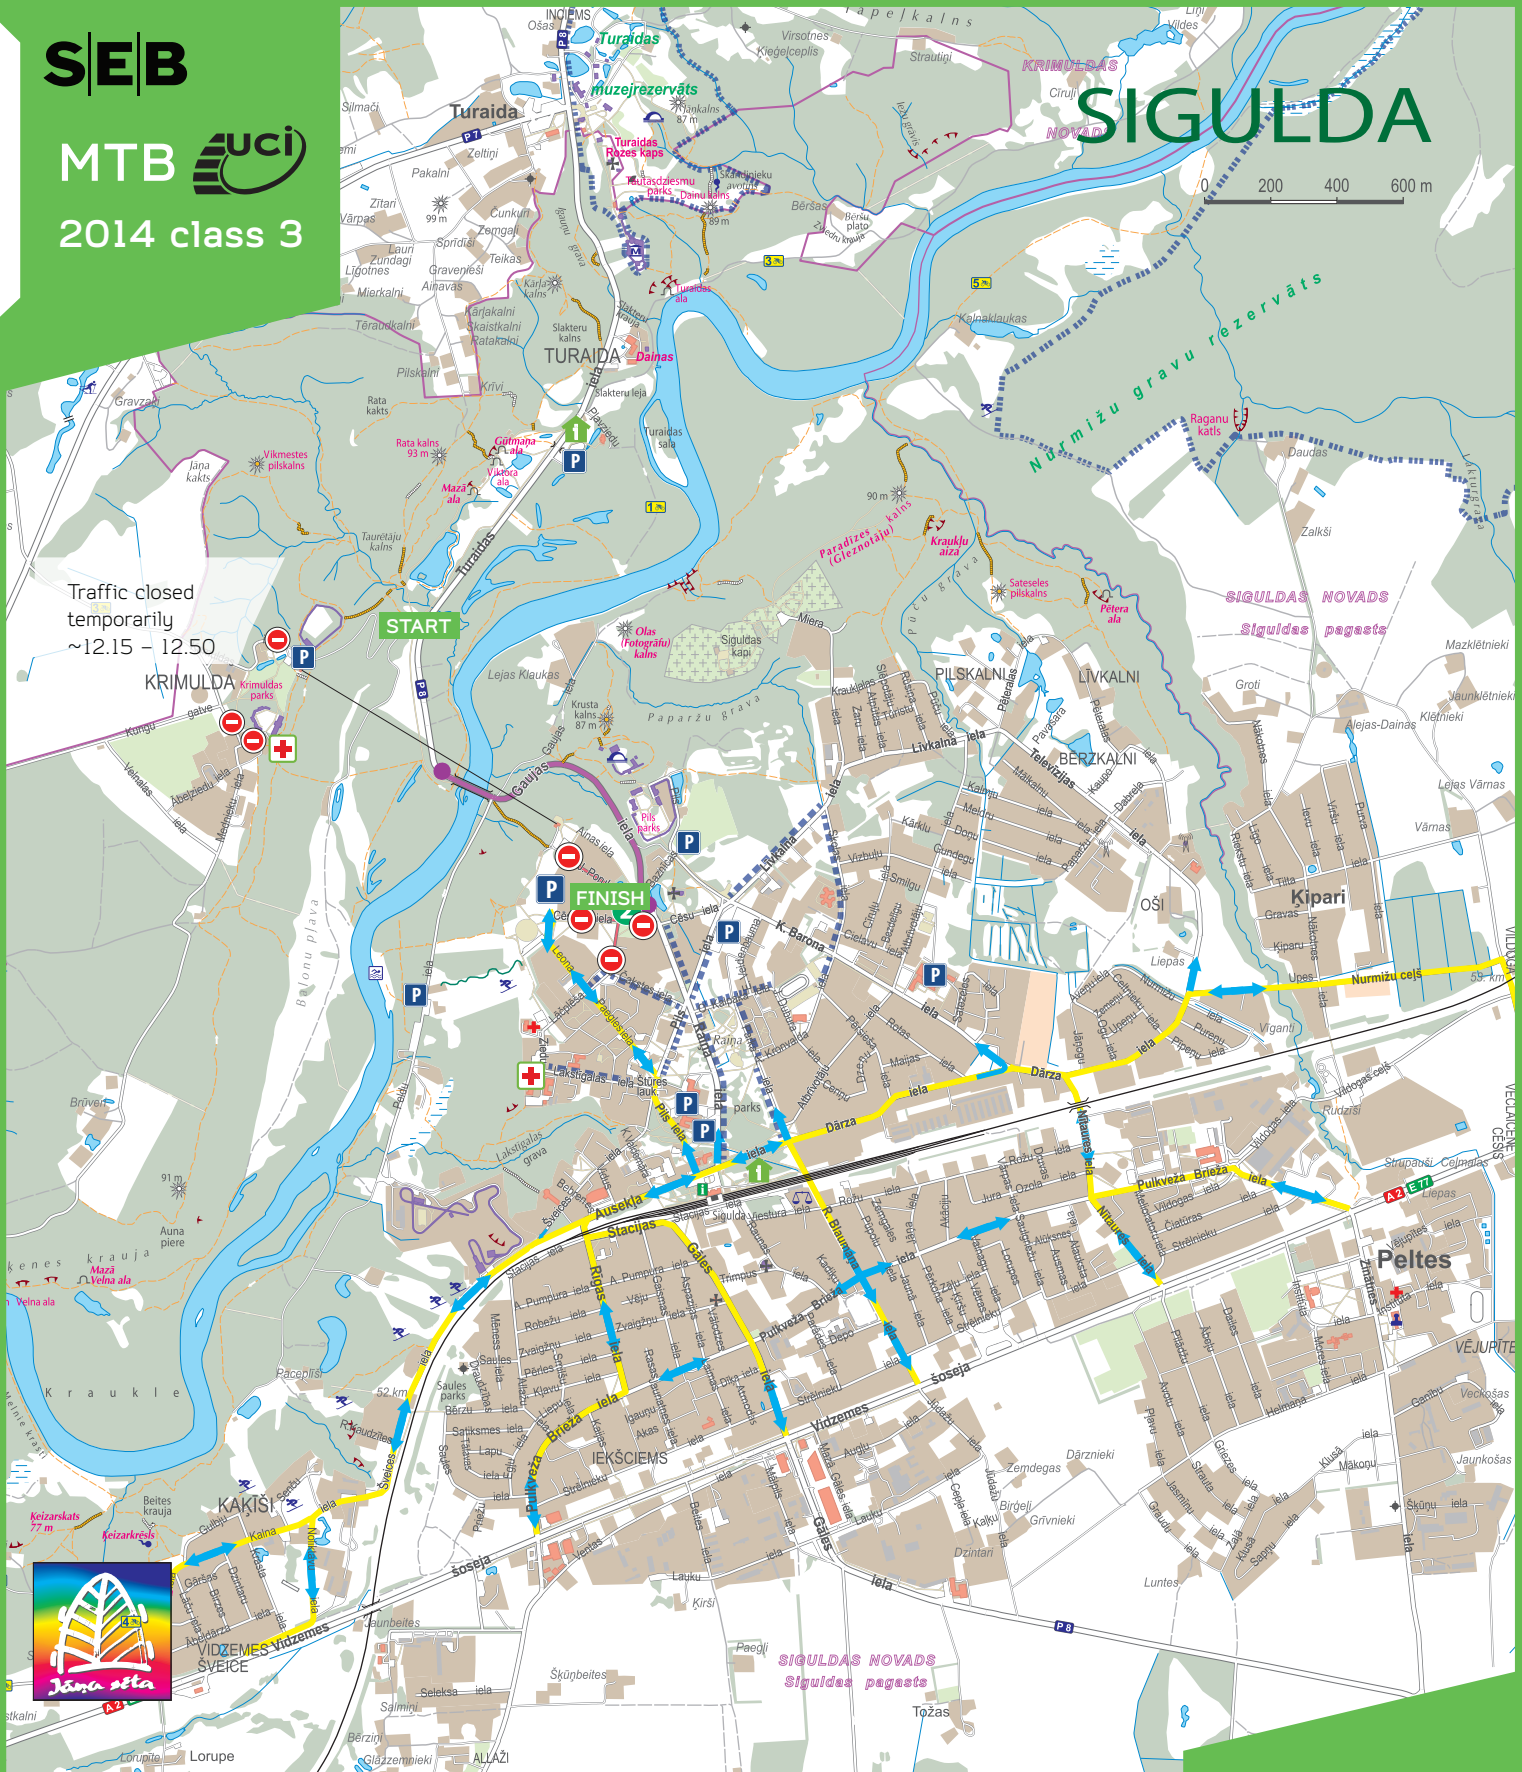

# SIGULDA

Traffic closed temporarily  
~12.15 - 12.50

**START****FINISH**

Entry / Exit of the city

**START** Start zone

 **FINISH** Finish zone and centre of the race

Parking

Allowed parking

Closes traffic

 Restricted traffic flow  
2.30 PM – 4.30 PM  
St. Gaujas in between Gauja bridge  
and Raiņa / Cēsu street cross

We kindly ask to note all the entering  
and exiting directions in Sigulda,  
to avoid traffic jams in the city.

**SEB MTB UCI**

Transport access  
**SIGULDA**  
**06.07.**